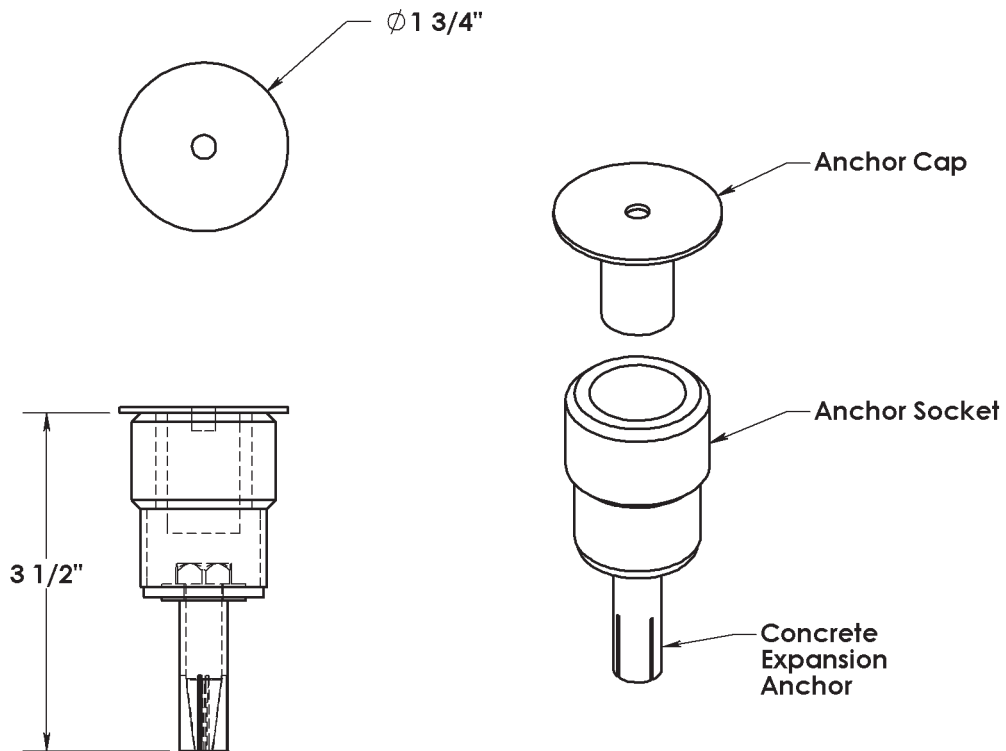

RETRO-FIT ANCHOR

**Note: Drawings not to scale. Specifications are nominal and are subject to change.*

SPECTRUM
Products®

7100 Spectrum Lane
Missoula, Montana 59808
406.542.9781 • 800.791.8056
Fax: 406.542.1158
www.spectrumproducts.com

ENGINEERING DATA

Product:	Retro-Fit Anchor
Product #:	27400
Date:	12/2002
Data Sheet #:	SA 27400.1202