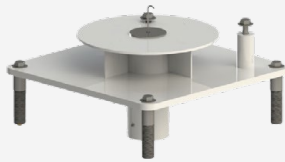

Semi-Recessed Anchor
F-77SSA

Wood Deck Anchor
F-842SWDA