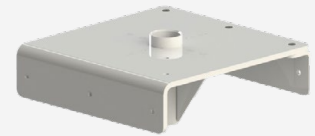

REVOLUTION XL DEEP DRAFT

REVOLUTION SERIES

ITEM# F-REVXL-DD

U.S. Patent No. D507,769S

ABOUT

All the features of the base model, plus the biggest anchor set backs and deepest water drafts of any of our lifts! With 360 degree direct drive rotation, this model is ideal for a wide range of applications including both in-ground and partially raised pools with wide gutters and small curbs.

STANDARD COLOR OPTIONS:

FEATURES:

- ADA Compliant & UL Safety Certified
- 400* lb (181 kg) weight capacity
- 360 degree rotation
- Adjustable seat height and foot rest
- Wider, more comfortable 22" seat
- Stainless steel with powder coat finish
- Limited five (5) year warranty
- Ships common carrier, some assembly required
- Made in USA

*350 lb (158 kg) capacity with spine board attachment

PLASTICS

GRANITE WHITE	GRANITE TAN	GRANITE GREY
GREY	BLUE	TAN

POWDER COAT

GREY	WHITE	TAN
------	-------	-----

REVOLUTION XL DEEP DRAFT

APPLICATIONS:

This lift works on in ground and some partially raised pools and spas. To see if this lift works with your pool, visit our website and download the application guide for this product, or contact our friendly sales team. This lift can also be anchored to pool decks made of concrete, pavers and even wood. Choose the appropriate anchor system for your needs. Anchors sold separately.

Standard Anchor
F-808SA

Semi-Recessed Anchor
F-77SSA

Paver Anchor
F-808SA-10

Wood Deck Anchor
F-842SWDA

For access to CADs, Revit drawings and more visit our Partner Login page on our website and become an Aqua Creek partner.