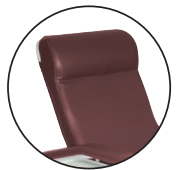

FEATURES

Manual Recline

Fixed Padded Armrests

5" Nylon or Steel Casters

Standard & XL Sizes

Heat + Massage

SPECIFICATIONS

	Standard	XL
Seat Height	21" (53.3 cm)	21" (53.3 cm)
Seat Width	21" (53.3 cm)	25" (63.5 cm)
Seat Depth	20" (51 cm)	20" (51 cm)
Overall Height	49" (124.5 cm)	49" (124.5 cm)
Overall Width*	32.25" (81.9 cm)	36.25" (90.1 cm)
Back Height above Seat	31.5" (80 cm)	31.5" (80 cm)
Overall Length (Upright)	39" (99 cm)	44" (111.8 cm)
Overall Length (Reclined)	76.5" (194.3 cm)	76.5" (194.3 cm)
Armrest Height	27" (68.6 cm)	27" (68.6 cm)
Weight	94 lb. (42.6 kg)	111 lb. (50.4 kg)
Weight Capacity	275 lb. (124.7 kg)	450 lb. (204 kg)

*Measured without tables and with arms closed.

ACCESSORIES

Side Tables

Push Handle

Leg Extensions

Headrest Protector

Head Pillow & Lumbar Support