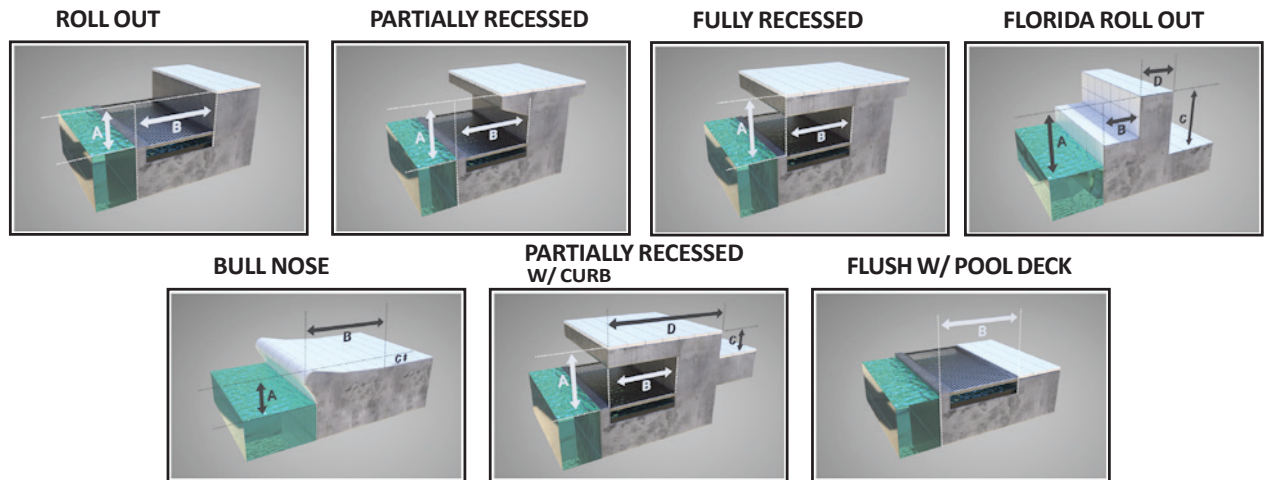

APPLICABLE POOL PROFILES

To confirm specific application go to www.aquacreek.com for our Pool Lift Selector
Become a member of our new Dealer and Architect page. Access to CAD blocks,
CSI specs and sales materials.