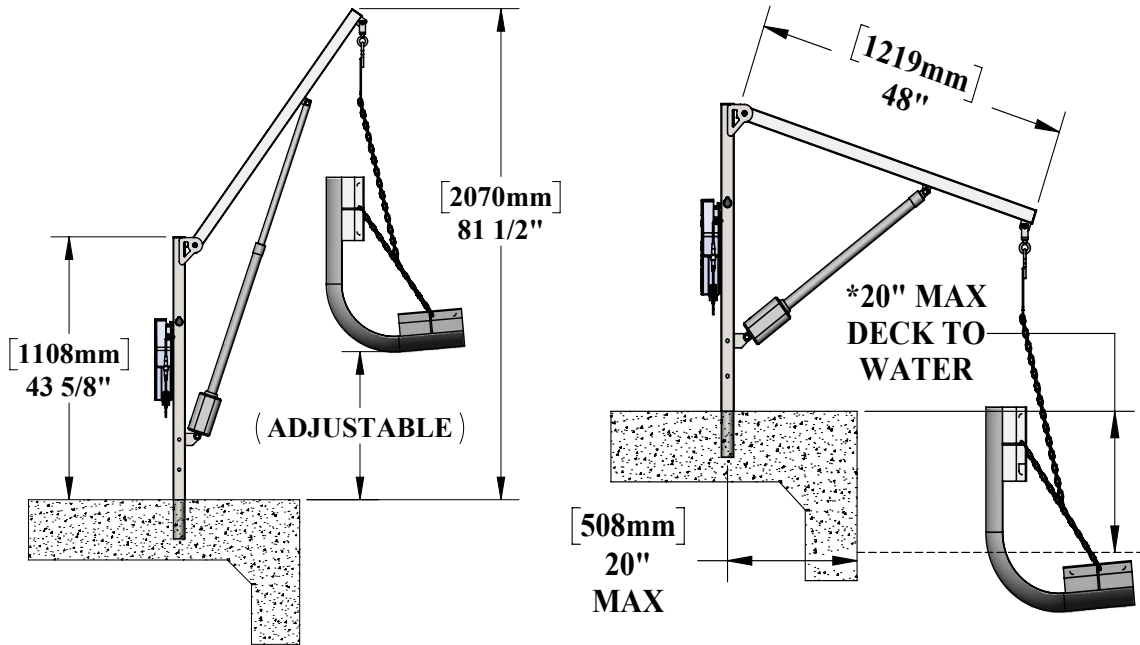

THE POWER EZ 2 POOL LIFT

PRODUCT SPECIFICATIONS