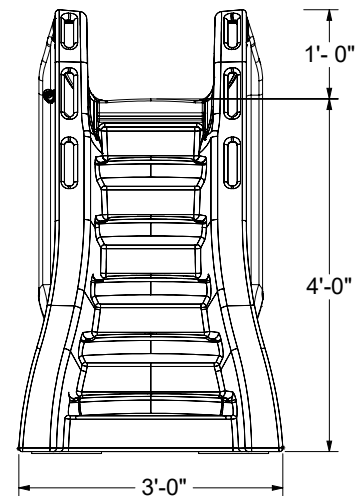

Slide Away®

The Safe Removable Pool Slide

Introducing **SlideAway®**, the safe removable in-ground pool slide from S.R.Smith. SlideAway combines safety, fun and durability in a slide that can be easily set-up and removed from the deck in just minutes. SlideAway is the first fully CPSC compliant pool slide that doesn't have to be permanently affixed to the pool deck.

SRSmith.

SlideAway®

- First CPSC compliant removable and portable pool slide, meeting federal safety standards for 48 individual tests
- Available in colors to compliment the pool and patio areas (Taupe and Gray)
- Comes partially assembled and includes an easy to use dolly to roll SlideAway on and off the pool deck
- 3' x 6'7" deck space required
- Easy to set-up and store away in shed or garage
- Fully rotomolded construction provides strength and durability for years to come
- Enclosed, textured steps and integrated hand-holds for added safety
- Designed for children up to 125 lbs/57 kg
- Salt pool friendly
- Built-in UV inhibitors to resist fading
- For use on in-ground pools only
- Made in the USA
- U.S. Patent Application No. 62/863,194

Part #	Description	Shipping			
		Weight	Length	Width	Height
660-209-5810	SlideAway Removable Pool Slide - Taupe	160 lbs	38.5"	53.5"	77"
660-209-5820	SlideAway Removable Pool Slide - Gray				