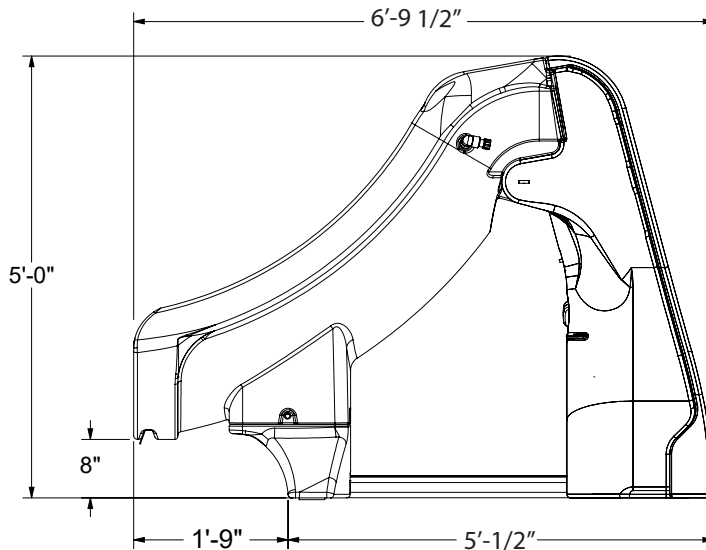

Slide Away®

The Safe Removable Pool Slide

Introducing **SlideAway®**, the safe removable in-ground pool slide from S.R.Smith. SlideAway combines safety, fun and durability in a slide that can be easily set-up and removed from the deck in just minutes. SlideAway is the first fully CPSC compliant pool slide that doesn't have to be permanently affixed to the pool deck.

SRSmith.

SlideAway®

- First CPSC compliant removable and portable pool slide, meeting federal safety standards for 48 individual tests
- Available in colors to compliment the pool and patio areas (Taupe and Gray)
- Comes partially assembled and includes an easy to use dolly to roll SlideAway on and off the pool deck
- 3' x 6'7" deck space required
- Easy to set-up and store away in shed or garage
- Fully rotomolded construction provides strength and durability for years to come
- Enclosed, textured steps and integrated hand-holds for added safety
- Designed for children up to 125 lbs/57 kg
- Salt pool friendly
- Built-in UV inhibitors to resist fading
- For use on in-ground pools only
- Made in the USA
- U.S. Patent Application No. 62/863,194

Part #	Description	Shipping			
		Weight	Length	Width	Height
660-209-5810	SlideAway Removable Pool Slide - Taupe	160 lbs	38.5"	53.5"	77"
660-209-5820	SlideAway Removable Pool Slide - Gray				