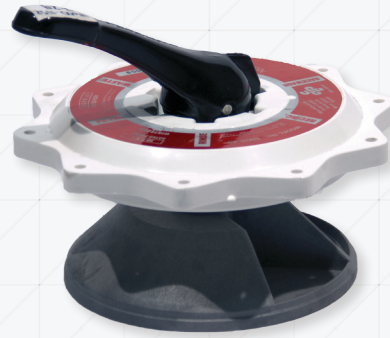

Bubba II !

The only tool of its kind!

Designed to disassemble &
reassemble any
Multi Port Valve in 2* minues.

*3 minutes if you're only using 1 hand

Bubba II

Contact:
Aqua Creek Products
9889 Garrymore Lane
Missoula, MT 59808
888.687.3552
www.aquacreek.com

U.S. Pat No. 6,615,467

Multiport Valve Repair

Made
Trouble-free
in 2 steps

Avoid Frustration While
Overcoming Compression

How?
Try Bubba II

+

=

**Adjust valve receptor base to accommodate compression by hand to utilize minimal pressure, i.e., using thumb and forefinger.*

Aqua Creek Products

THE LEADERS IN RECREATION, FITNESS, AND ABILITY!

Slight* downward pressure

+

**thumb and forefinger grip*