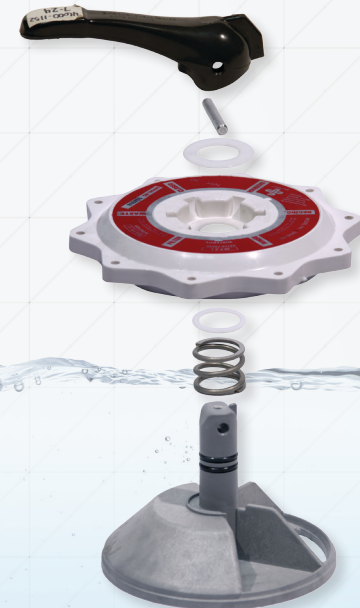

Bubba II !

The only tool of its kind!

Designed to disassemble &
reassemble any
Multi Port Valve in 2* minues.

*3 minutes if you're only using 1 hand

Bubba II

Contact:
Aqua Creek Products
9889 Garrymore Lane
Missoula, MT 59808
888.687.3552
www.aquacreek.com

U.S. Pat No. 6,615,467

Multiport Valve Repair

Made
Trouble-free
in 2 steps

Avoid Frustration While
Overcoming Compression

How?
Try Bubba II

+

=

**Adjust valve receptor base to accommodate compression by hand to utilize minimal pressure, i.e., using thumb and forefinger.*

Aqua Creek Products

THE LEADERS IN RECREATION, FITNESS, AND ABILITY!

Slight* downward pressure

+

**thumb and forefinger grip*